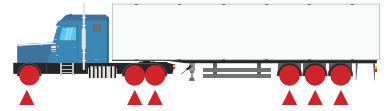

## ProMeter Thailand - FTSF01

**Application:** Truck & Bus  
**Tire Position:** Steer/All-Position  
**Brand:** ProMeter Thailand  
**Pattern:** FTSF01  
**Construction:** Radial  
**Country of Origin:** Thailand

## AVAILABLE SIZES

RIM DIA (in)	Size	Item #	Description	PR	Load Index Speed Symbol	Max Load Single (lbs)	Max Load Double (lbs)	Max Inflation Pressure (psi)	Section Width (in)	Overall DIA (in)	Tread Depth (32nds/in)
22.5	315/80R22.5	T447Y	TLS FRONT	20	156/150M	8820	7390	123	12.3	42.4	18