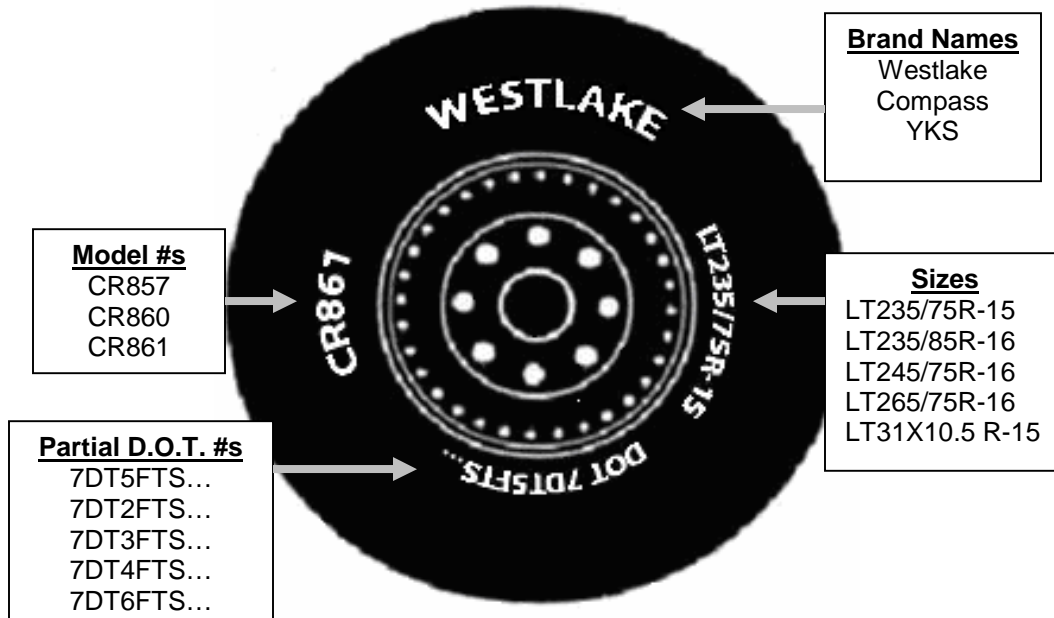

## TIRE RECALL

**FOREIGN TIRE SALES INC. ANNOUNCES A TIRE RECALL FOR  
SOME MODELS OF WESTLAKE, COMPASS and YKS TIRES  
FOR LIGHT TRUCKS AND SUVs  
MANUFACTURED BY HANGZHOU ZHONGCE RUBBER COMPANY**

The affected tires were manufactured from 2004 through early 2006 and carry the Westlake, Compass or YKS brands. The models involved are: CR857, CR860 and CR861. Model CR861 will also carry the model designation "Telluride". Please note that not all tires exhibiting Telluride were imported into the United States and are not subject to this recall.

The sizes and other identifying information on the affected tires are as follows:

<u>Size</u>	<u>Models</u>	<u>D.O.T. No. starts with</u>
LT235/75R-15	CR861, CR857	7DT5FTS.....
LT235/85R-16	CR860, CR861, CR857	7DT2FTS.....
LT245/75R-16	CR860, CR861, CR857	7DT3FTS.....
LT265/75R-16	CR860, CR861, CR857	7DT4FTS.....
LT31X10.5 R-15	CR857, CR861	7DT6FTS.....

It is very important that you notice that the DOT number above includes the dates from **0404 – 0206** (fourth week of 2004 through second week of 2006).

**Please note that tire size LT225/75R-16 IS NOT being recalled.**